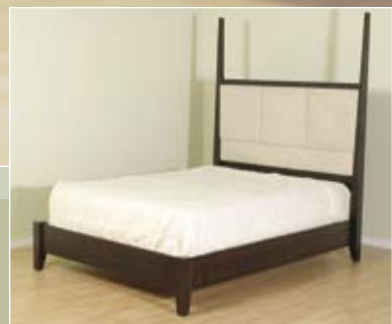

SAHARA FURNITURE
MANUFACTURING INC

Casis

Silhouette

Mirage

*This unique bedroom suite reflects
a sense of style and creativity.*

Mirage

alder bedroom suite

**Mirage 1 Drawer
+ 1 Door Night Stand**
MIR1010
22.25"W × 17.625"D × 27"H

Mirage 3 Drawer Night Stand
MIR1030
22.25"W × 17.625"D × 27"H

Mirage 7 Drawer Lingerie Chest
MIR1040
25"W × 17.625"D × 57"H

Mirage 5 Drawer Chest
MIR1050
41.25"W × 17.625"D × 49.5"H

Mirage 6 Drawer Dresser
MIR1060 :: 60"W × 17.625"D × 31.75"H
Mirage Landscape Mirror
MIR1500 :: Tall :: 47"W × 38"H
MIR1501 :: Short :: 47"W × 29"H

Mirage 8 Drawer Mule Chest
MIR1080 :: 60"W × 17.625"D × 40.75"H

Mirage Large Armoire
MIR1200 :: 44"W × 23.5"D × 70"H

Mirage Drawer Unit on Bed
MIR1000 :: 80"W × 25"D × 8"H

Mirage Deluxe Queen Size Bed
MIR1100-D :: Queen :: 65.5"W × 92"D × 53"H
MIR1110-D :: King :: 83.5"W × 92"D × 53"H